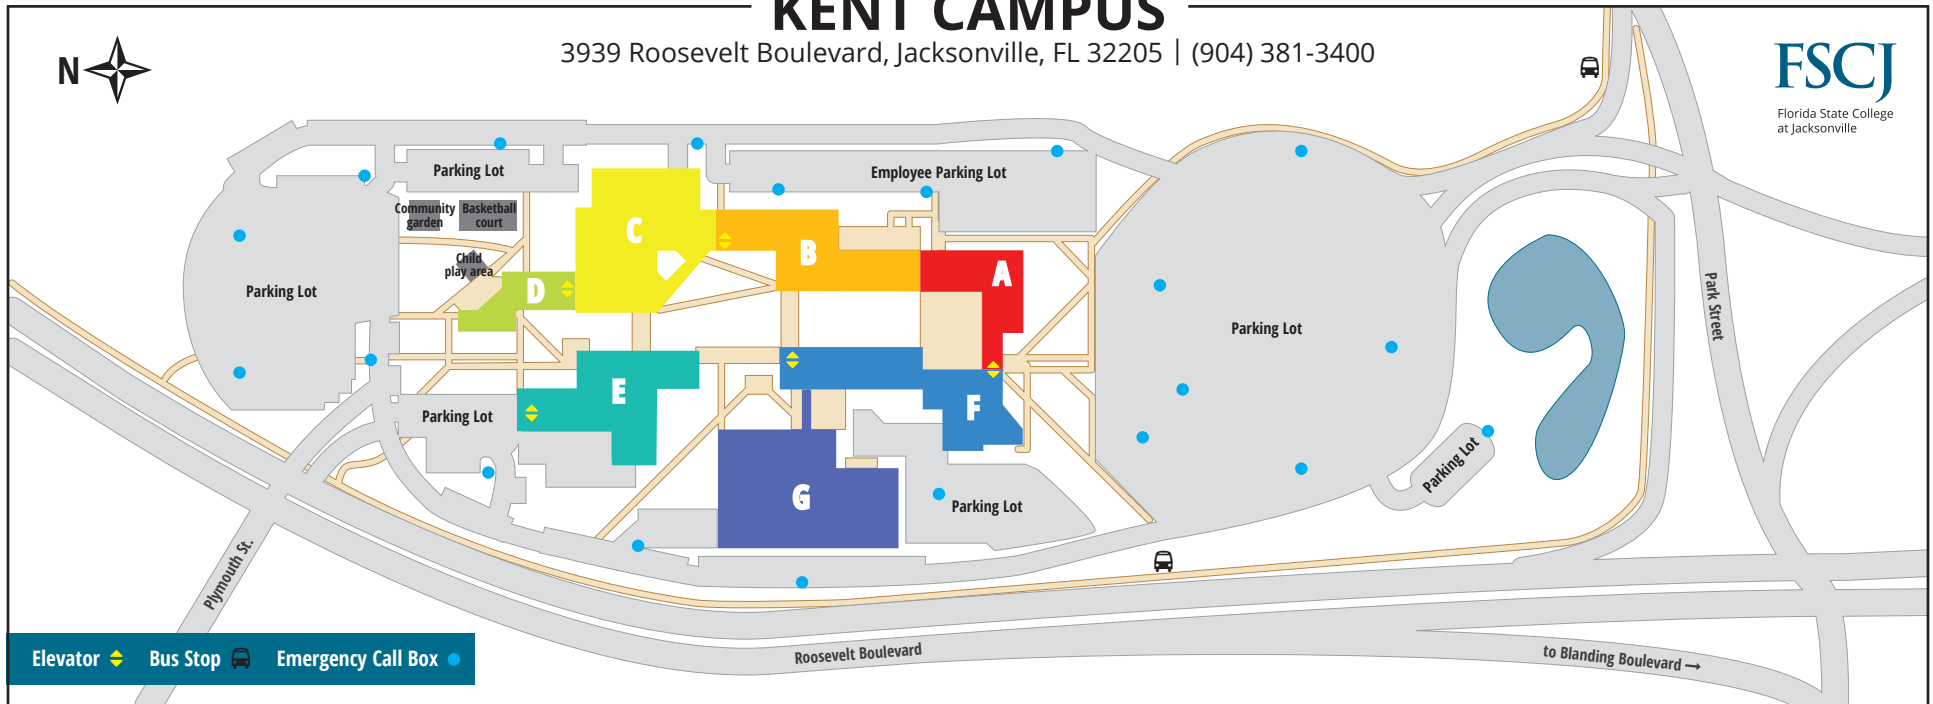

KENT CAMPUS

3939 Roosevelt Boulevard, Jacksonville, FL 32205 | (904) 381-3400

FSCJ
Florida State College
at Jacksonville

BUILDING A

Assessment & Certification Center, Campus Operations, Classrooms, Faculty Offices, Visiting Dean's Office

BUILDING D

Accounting and Business Studies; Child Care Center; Classrooms; Conference Rooms; Dean's Office for Business; Interior Design; Labs; Logistics, Supply Chain Management & Office Systems; Paralegal Studies; Teaching Auditorium

BUILDING G

Bookstore, Kent Café, Meeting Rooms, Phi Theta Kappa, Student Life and Leadership, Student Lounge, Student Volunteer Center, Study Room